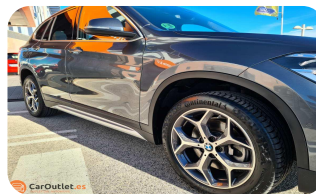

BMW X1 S Drive 20i XLine 192Hp

27,495 €

Automatic | Petrol | 50.015 km | 31.078 miles